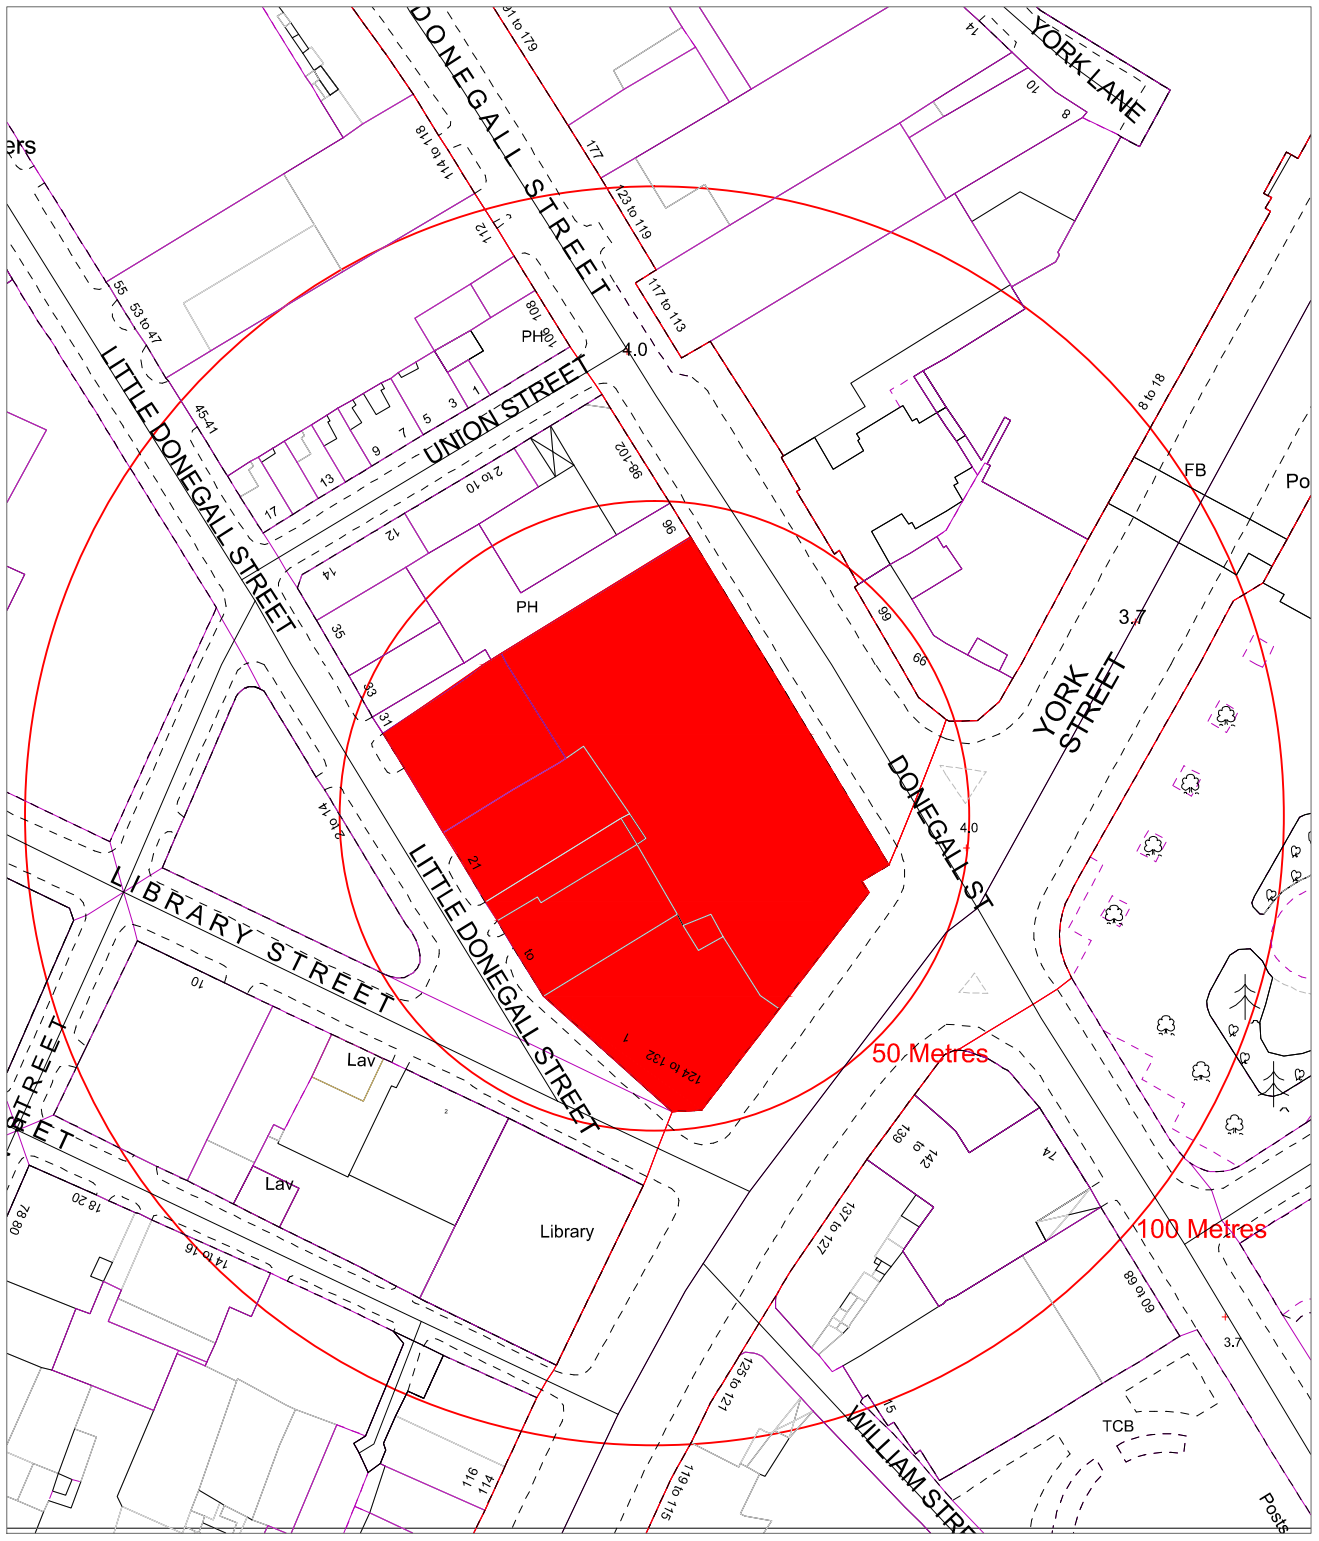

Building Control Service

Belfast Mapping Data v3.0
Prepared by I.S.B.
Based upon the Ordnance Survey
Of Northern Ireland map with the
permission of the Director & Chief Executive.
© CROWN COPYRIGHT 2003

DRAWN BY MT
DATE 12/10/2017

Belfast Telegraph Printworks
122-144 Royal Avenue

SCALE 1:1250